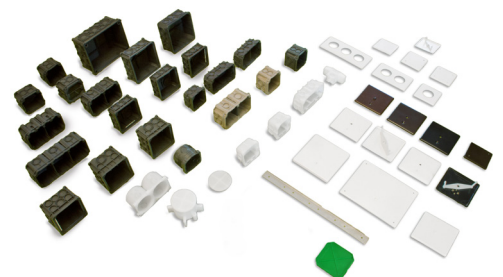

# Sealing plates 1004/3-1 - 1023 - 1068-1

372 800 007 - 1004/3-1

155 909 047 - 1023

155 980 047 - 1068-1

## Sealing plates for our pattress boxes

The sealing plates serve primarily as an aid to installation. To prevent paint etc. from getting into the box from the plasterwork, the plates are designed so that they are easy to locate and remove.

## Colour, material

- 1004/3-1 Dark grey, HDPE (halogen-free), flame retardant.
- 1023 Green, HDPE (halogen free), pigment.
- 1068-1 White, HDPE (halogen free).

Item No.	Ammer No.	Units	Description	Compatible with	Dimensions (mm, LxW)
372 800 007	1004/3-1	100	Sealing plate	1004/1003	65 x 65
155 909 047	1023	100	Sealing plate	1011/1012/1013/1014/1015	95 x 95
155 980 047	1068-1	100	Sealing plate	1068	125 x 125