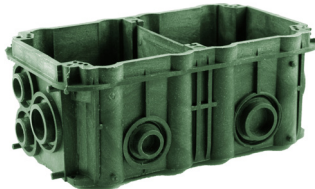

# Ammer pattress boxes 1004 - 1005 - 1066

The original ...

... since 1966 - with improved geometry for installation in combustible walls and cavity walls and now using environmentally-friendly AGRIPLAST

372 101 747 - 1004

372 701 747 - 1004-B

372 104 747 - 1005

372 704 747 - 1005-B

372 107 847 - 1066

372 107 867 - 1066-B