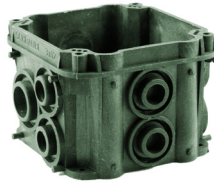

# Ammer pattress boxes 1004 - 1005 - 1066

The original ...

... since 1966 - with improved geometry for installation in combustible walls and cavity walls and now using environmentally-friendly AGRIPLAST

372 101 747 - 1004

372 701 747 - 1004-B

372 104 747 - 1005

372 704 747 - 1005-B

372 107 847 - 1066

372 107 867 - 1066-B

The pipe feedthroughs have a small groove that fastens to the corrugated tube.