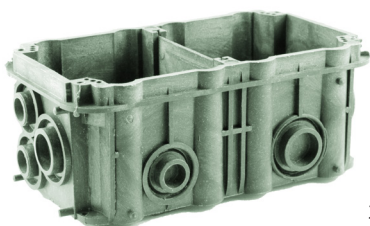

372 704 747 - 1005-B