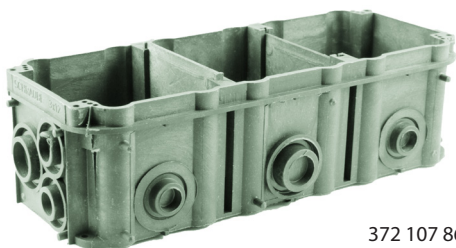

372 107 867 - 1066-B