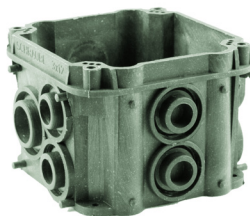

# NEW made from environmentally-friendly **AGRIPLAST** Pattress boxes 1004B - 1005B - 1066B - 5076B

The original ...

... since 1966 - with improved geometry for installation in combustible walls and cavity walls

The pipe feedthroughs have a small groove that fastens to the corrugated tube.